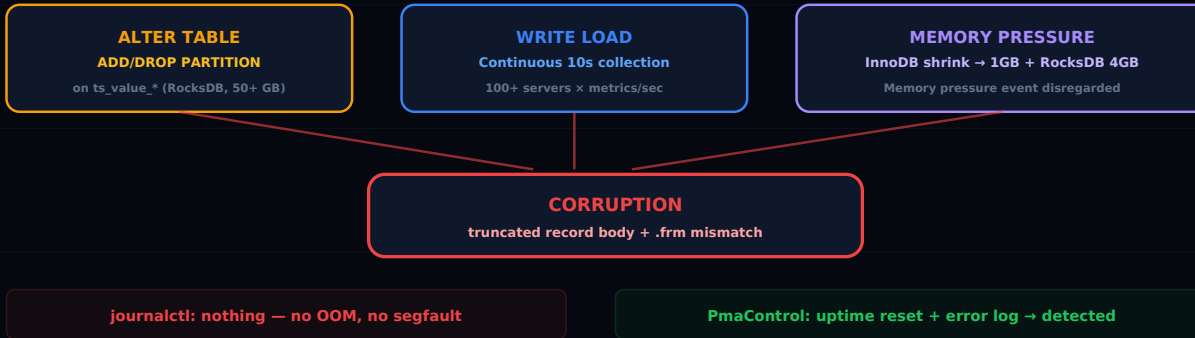

MDEV-39044 — MYROCKS CORRUPTION TRIGGER  
ALTER TABLE + write load + memory pressure → .frm mismatch

MDEV-39044 — Absence of crash log is the expected behaviour