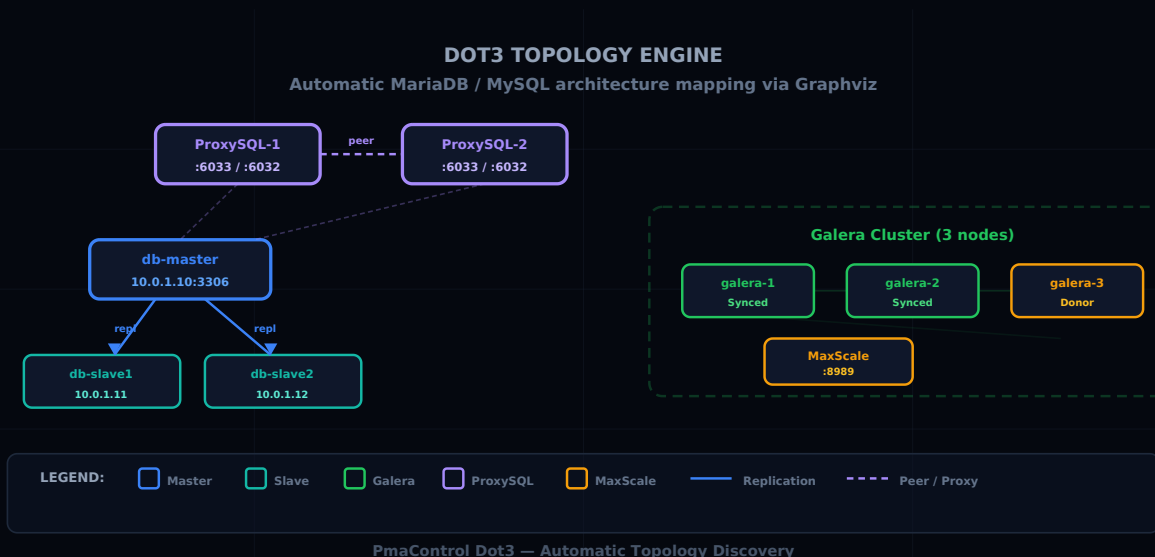

Dot3: MariaDB / MySQL Architecture Diagram

Aurélien LEQUOY · 21 September 2026

PMACONTROL TOPOLOGY GRAPHVIZ PROXYSQL ARCHITECTURE

5 Years of Experience in MariaDB / MySQL Architecture

I have 5 years of experience in MariaDB / MySQL architecture. I have worked on various projects, including Galera, ProxySQL, and MaxScale. I have also worked on DNS, SSH, and DC. I have a strong background in network and database administration. I have a passion for learning and staying up-to-date on the latest technologies. I am currently working as a Senior Database Administrator at a leading technology company.

5 Years of Experience in MariaDB / MySQL Architecture

I have 5 years of experience in MariaDB / MySQL architecture. I have worked on various projects, including Galera, ProxySQL, and MaxScale. I have also worked on DNS, SSH, and DC. I have a strong background in network and database administration. I have a passion for learning and staying up-to-date on the latest technologies. I am currently working as a Senior Database Administrator at a leading technology company.

3 Years of Experience in MariaDB / MySQL Architecture

I have 3 years of experience in MariaDB / MySQL architecture. I have worked on various projects, including Galera, ProxySQL, and MaxScale. I have also worked on DNS, SSH, and DC. I have a strong background in network and database administration. I have a passion for learning and staying up-to-date on the latest technologies. I am currently working as a Senior Database Administrator at a leading technology company.